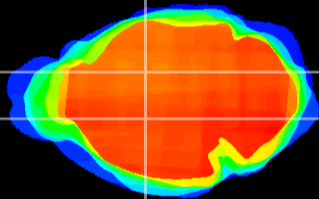

Coronal

Sagittal-R

Sagittal-L

ViBrism: CX02051
Horizontal

VA/VL