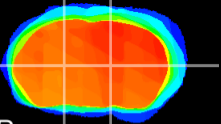

Coronal

Sagittal-R

Sagittal-L

ViBrism: CX02051
Horizontal

VA/VL