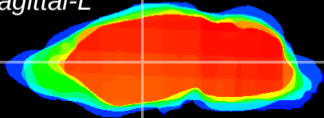

Coronal

Sagittal-R

Sagittal-L

ViBrism: CX02051
Horizontal

VA/VL