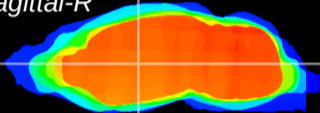

Coronal

Sagittal-R

Sagittal-L

ViBrism: CX02051
Horizontal

VA/VL