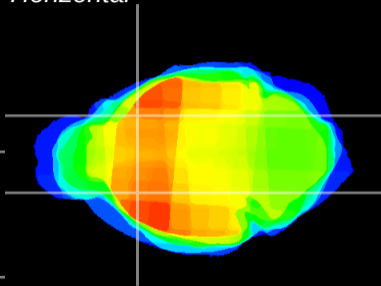

Coronal

Sagittal-R

Sagittal-L

ViBriSM: CX02052
Horizontal

CPU lateral