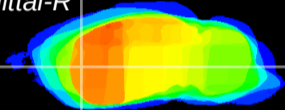

Coronal

Sagittal-R

Sagittal-L

ViBriSM: CX02052
Horizontal

CPU lateral