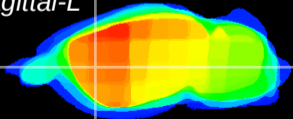

Coronal

Sagittal-R

Sagittal-L

ViBriSM: CX02052
Horizontal

CPU lateral