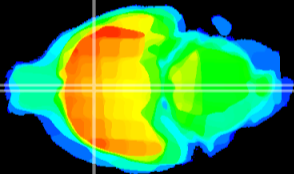

Coronal

Sagittal-R

Sagittal-L

ViBriSM: CX02053
Horizontal

MPA