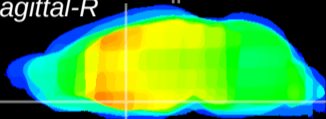

Coronal

Sagittal-R

Sagittal-L

ViBriSM: CX02053
Horizontal

MPA