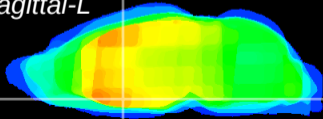

Coronal

Sagittal-R

Sagittal-L

ViBriSM: CX02053
Horizontal

MPA