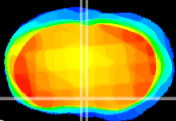

Coronal

Sagittal-R

Sagittal-L

ViBriSM: CX02053
Horizontal

MPA