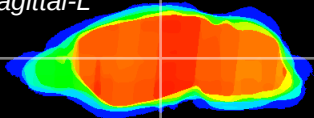

Coronal

Sagittal-R

Sagittal-L

ViBrism: CX02055
Horizontal

VPM/VPL