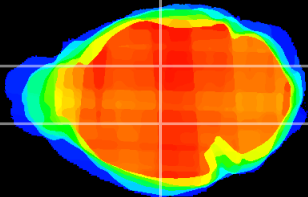

Coronal

Sagittal-R

Sagittal-L

ViBrism: CX02055
Horizontal

VPM/VPL