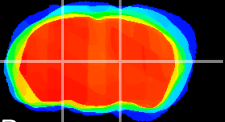

Coronal

Sagittal-R

Sagittal-L

ViBrism: CX02055
Horizontal

VPM/VPL