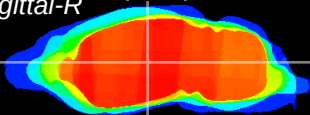

Coronal

Sagittal-R

Sagittal-L

ViBrism: CX02055
Horizontal

VPM/VPL