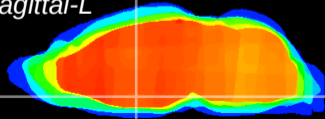

Coronal

Sagittal-R

Sagittal-L

ViBrism: CX02058
Horizontal

SPa dorsal