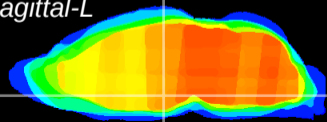

Coronal

Sagittal-R

Sagittal-L

ViBrism: CX02061
Horizontal

DM