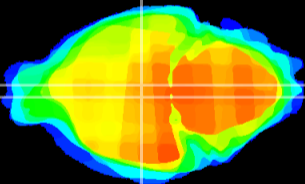

Coronal

Sagittal-R

Sagittal-L

ViBrism: CX02061
Horizontal

DM