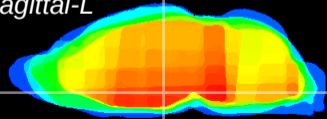

Coronal

Sagittal-R

Sagittal-L

ViBrism: CX02062
Horizontal

DM