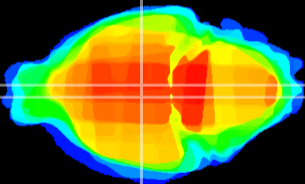

Coronal

Sagittal-R

Sagittal-L

ViBrism: CX02062
Horizontal

DM