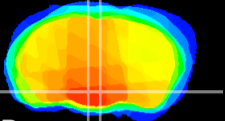

Coronal

Sagittal-R

Sagittal-L

ViBrism: CX02062
Horizontal

DM