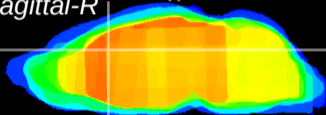

Coronal

Sagittal-R

Sagittal-L

ViBrism: CX02066
Horizontal

Cx cingulate