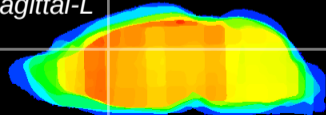

Coronal

Sagittal-R

Sagittal-L

ViBrism: CX02066
Horizontal

Cx cingulate