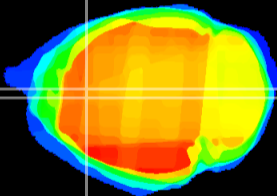

Coronal

Sagittal-R

Sagittal-L

ViBrism: CX02066
Horizontal

Cx cingulate