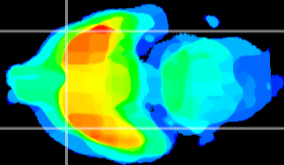

Coronal

Sagittal-R

Sagittal-L

ViBrism: CX02070
Horizontal

Pir