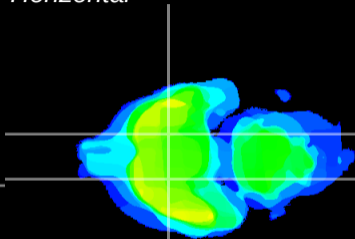

Coronal

Sagittal-R

Sagittal-L

ViBrism: CX02075
Horizontal

S0