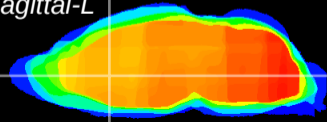

Coronal

Sagittal-R

Sagittal-L

ViBrism: CX02076
Horizontal

LS