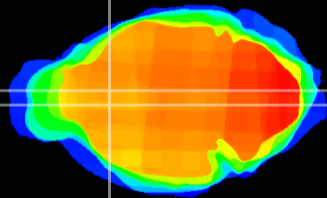

Coronal

Sagittal-R

Sagittal-L

ViBrism: CX02076
Horizontal

LS