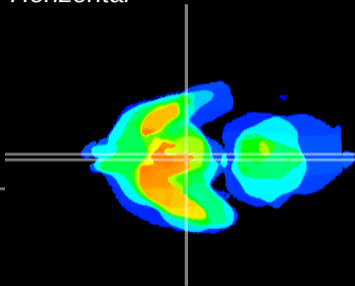

Coronal

Sagittal-R

Sagittal-L

ViBrism: CX02077
Horizontal

Arc