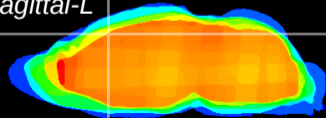

Coronal

Sagittal-R

Sagittal-L

ViBrism: CX02077
Horizontal

Cx motor