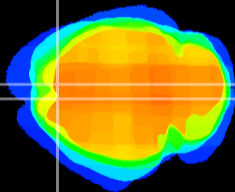

Coronal

Sagittal-R

Sagittal-L

ViBrism: CX02077
Horizontal

Cx motor