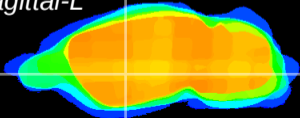

Coronal

Sagittal-R

Sagittal-L

ViBrism: CX02077
Horizontal

GP