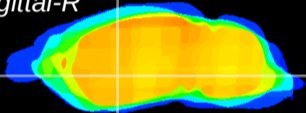

Coronal

Sagittal-R

Sagittal-L

ViBrism: CX02077
Horizontal

GP