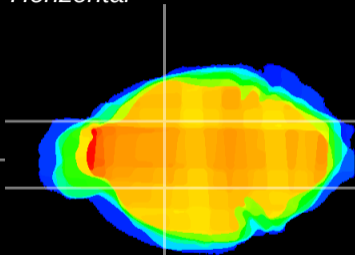

Coronal

Sagittal-R

Sagittal-L

ViBrism: CX02077
Horizontal

GP