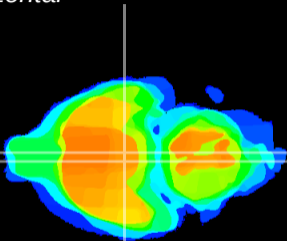

Coronal

Sagittal-R

Sagittal-L

ViBrism: CX02077
Horizontal

VMH