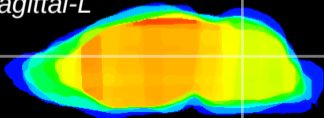

Coronal

Sagittal-R

Sagittal-L

ViBrism: CX02082  
Horizontal

Cb nucleus