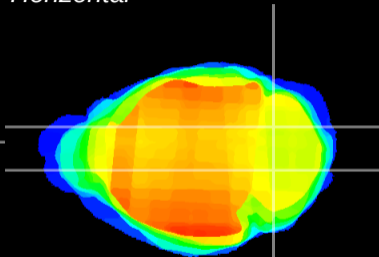

Coronal

Sagittal-R

Sagittal-L

ViBrism: CX02082  
Horizontal

Cb nucleus