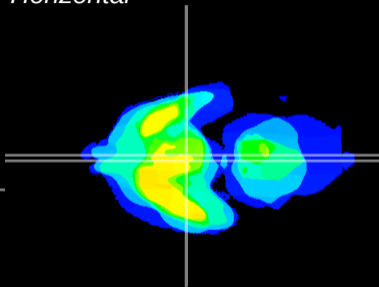

Coronal

Sagittal-R

Sagittal-L

ViBrism: CX02083
Horizontal

Arc