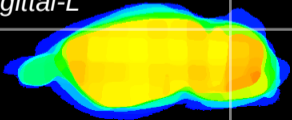

Coronal

Sagittal-R

Sagittal-L

ViBrism: CX02083
Horizontal

Cb lobe