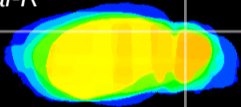

Coronal

Sagittal-R

Sagittal-L

ViBrism: CX02083
Horizontal

Cb lobe