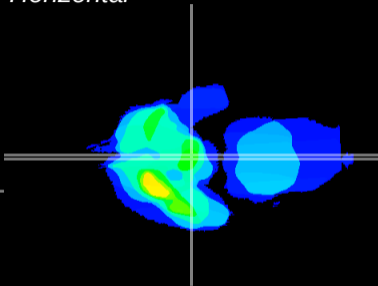

Coronal

Sagittal-R

Sagittal-L

ViBrism: CX02083
Horizontal

ME