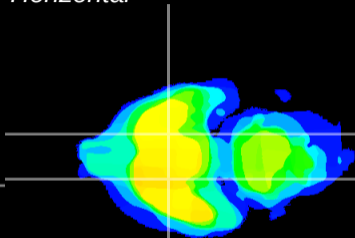

Coronal

Sagittal-R

Sagittal-L

ViBrisM: CX02083
Horizontal

S0