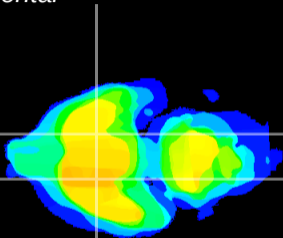

Coronal

Sagittal-R

Sagittal-L

ViBrism: CX02084
Horizontal

S0