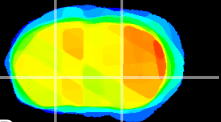

Coronal

Sagittal-R

Sagittal-L

ViBriSM: CX02085
Horizontal

GP