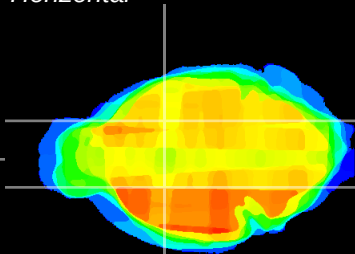

Coronal

Sagittal-R

Sagittal-L

ViBriSM: CX02085
Horizontal

GP