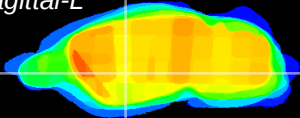

Coronal

Sagittal-R

Sagittal-L

ViBriSM: CX02085
Horizontal

GP