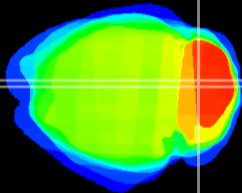

Coronal

Sagittal-R

Sagittal-L

ViBrism: CX02089
Horizontal

Cb vermis