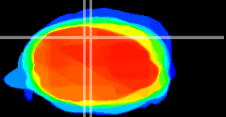

Coronal

Sagittal-R

Sagittal-L

ViBrism: CX02089
Horizontal

Cb vermis