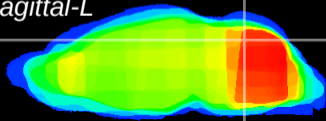

Coronal

Sagittal-R

Sagittal-L

ViBrism: CX02089
Horizontal

Cb vermis