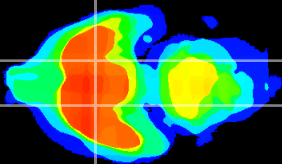

Coronal

Sagittal-R

Sagittal-L

ViBrism: CX02091
Horizontal

S0