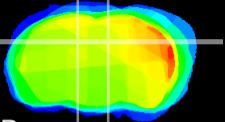

Coronal

Sagittal-R

Sagittal-L

ViBrism: CX02102
Horizontal

DG