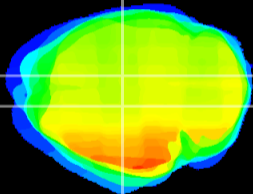

Coronal

Sagittal-R

Sagittal-L

ViBrism: CX02102
Horizontal

DG