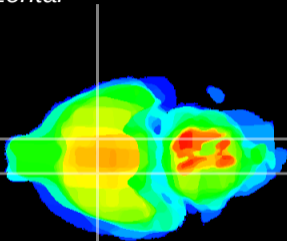

Coronal

Sagittal-R

Sagittal-L

ViBrism: CX02105
Horizontal

LH