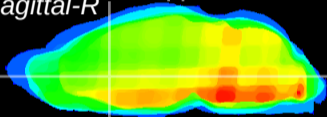

Coronal

Sagittal-R

Sagittal-L

ViBrism: CX02105
Horizontal

LS