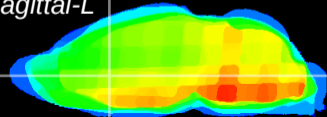

Coronal

Sagittal-R

Sagittal-L

ViBrism: CX02105
Horizontal

LS