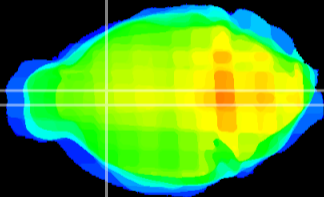

Coronal

Sagittal-R

Sagittal-L

ViBrism: CX02105
Horizontal

LS