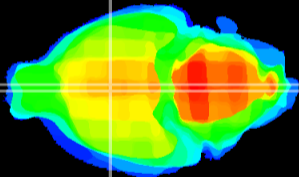

Coronal

Sagittal-R

Sagittal-L

ViBrisM: CX02105  
Horizontal

SPa dorsal