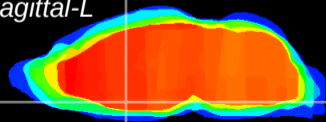

Coronal

Sagittal-R

Sagittal-L

ViBrism: CX02107
Horizontal

MPA