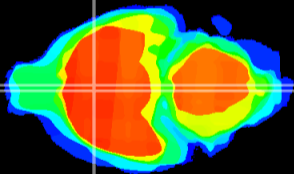

Coronal

Sagittal-R

Sagittal-L

ViBrism: CX02107
Horizontal

MPA