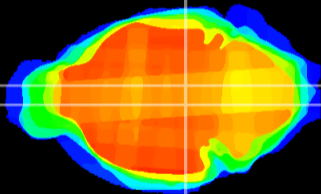

Coronal

Sagittal-R

Sagittal-L

ViBrism: CX02108
Horizontal

VTA