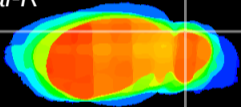

Coronal

Sagittal-R

Sagittal-L

ViBrism: CX02113
Horizontal

Cb lobe