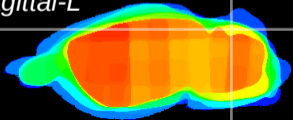

Coronal

Sagittal-R

Sagittal-L

ViBrism: CX02113
Horizontal

Cb lobe