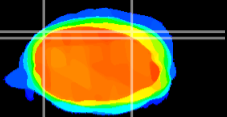

Coronal

Sagittal-R

Sagittal-L

ViBrism: CX02113
Horizontal

Cb lobe