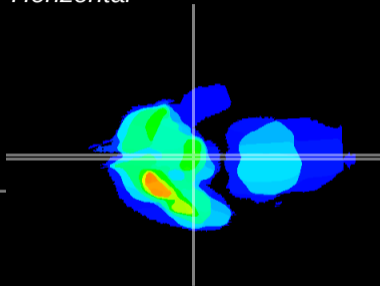

Coronal

Sagittal-R

Sagittal-L

ViBrism: CX02117
Horizontal

ME