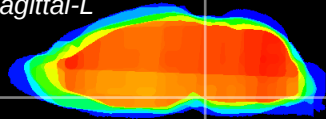

Coronal

Sagittal-R

Sagittal-L

ViBrism: CX02117
Horizontal

Pn