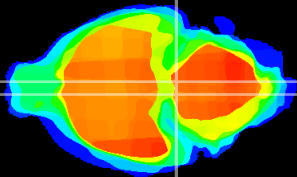

Coronal

Sagittal-R

Sagittal-L

ViBrism: CX02117
Horizontal

Pn