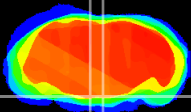

Coronal

Sagittal-R

Sagittal-L

ViBrism: CX02117
Horizontal

Pn