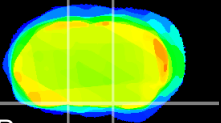

Coronal

Sagittal-R

Sagittal-L

ViBrism: CX02119
Horizontal

S0