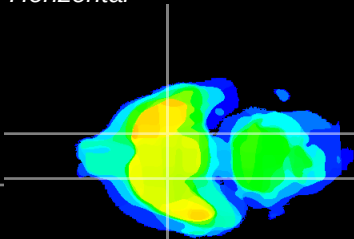

Coronal

Sagittal-R

Sagittal-L

ViBrism: CX02119
Horizontal

S0