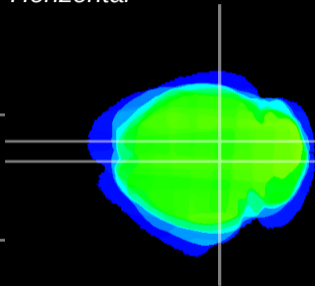

Coronal

Sagittal-R

Sagittal-L

ViBrism: CX02120
Horizontal

SC