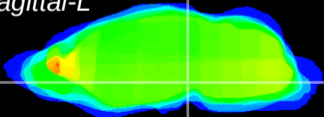

Coronal

Sagittal-R

Sagittal-L

ViBrism: CX02120
Horizontal

SN