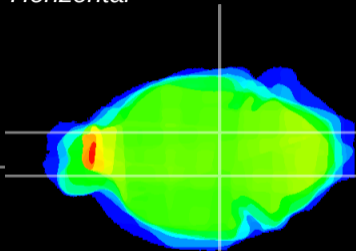

Coronal

Sagittal-R

Sagittal-L

ViBrism: CX02120
Horizontal

SN