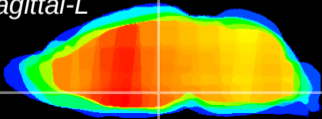

Coronal

Sagittal-R

Sagittal-L

ViBrism: CX02133
Horizontal

DM