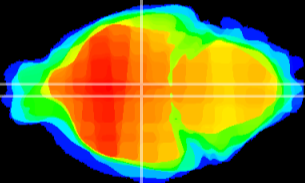

Coronal

Sagittal-R

Sagittal-L

ViBrism: CX02133
Horizontal

DM