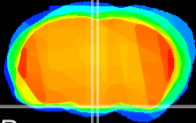

Coronal

Sagittal-R

Sagittal-L

ViBrism: CX02134
Horizontal

Arc