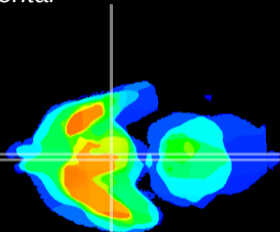

Coronal

Sagittal-R

Sagittal-L

ViBrism: CX02134
Horizontal

Arc