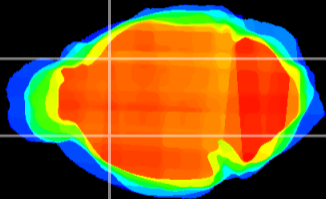

Coronal

Sagittal-R

Sagittal-L

ViBriSM: CX02143  
Horizontal

CPU lateral