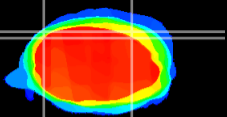

Coronal

Sagittal-R

Sagittal-L

ViBrism: CX02143
Horizontal

Cb lobe