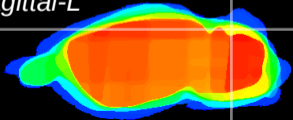

Coronal

Sagittal-R

Sagittal-L

ViBrism: CX02143
Horizontal

Cb lobe