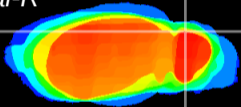

Coronal

Sagittal-R

Sagittal-L

ViBrism: CX02143
Horizontal

Cb lobe