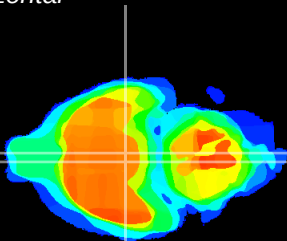

Coronal

Sagittal-R

Sagittal-L

ViBrism: CX02143
Horizontal

VMH