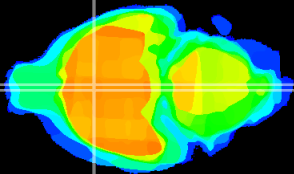

Coronal

Sagittal-R

Sagittal-L

ViBrism: CX02148
Horizontal

MPA