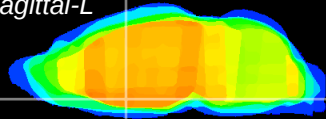

Coronal

Sagittal-R

Sagittal-L

ViBrism: CX02148
Horizontal

MPA