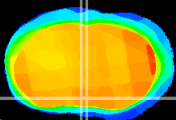

Coronal

Sagittal-R

Sagittal-L

ViBrism: CX02148
Horizontal

MPA