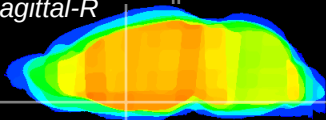

Coronal

Sagittal-R

Sagittal-L

ViBrism: CX02148
Horizontal

MPA