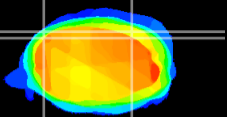

Coronal

Sagittal-R

Sagittal-L

ViBrism: CX02150
Horizontal

Cb lobe