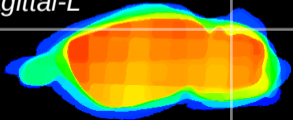

Coronal

Sagittal-R

Sagittal-L

ViBrism: CX02150
Horizontal

Cb lobe