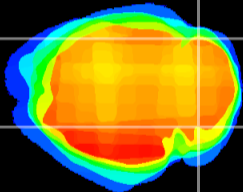

Coronal

Sagittal-R

Sagittal-L

ViBrism: CX02150
Horizontal

Cb lobe