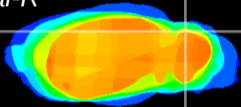

Coronal

Sagittal-R

Sagittal-L

ViBrism: CX02150
Horizontal

Cb lobe