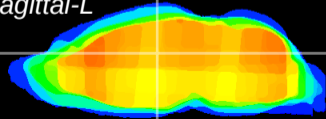

Coronal

Sagittal-R

Sagittal-L

ViBrism: CX02150
Horizontal

Hb