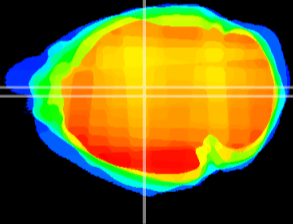

Coronal

Sagittal-R

Sagittal-L

ViBrism: CX02150
Horizontal

Hb