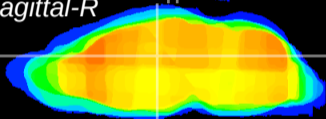

Coronal

Sagittal-R

Sagittal-L

ViBrism: CX02150
Horizontal

Hb