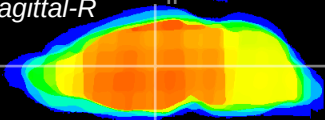

Coronal

Sagittal-R

Sagittal-L

ViBrism: CX02155
Horizontal

MD