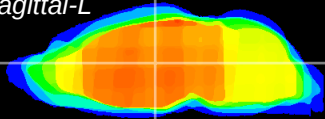

Coronal

Sagittal-R

Sagittal-L

ViBrism: CX02155
Horizontal

MD