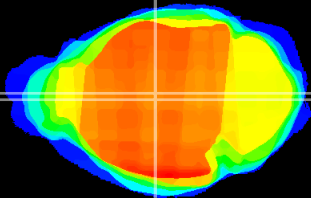

Coronal

Sagittal-R

Sagittal-L

ViBrism: CX02155
Horizontal

MD