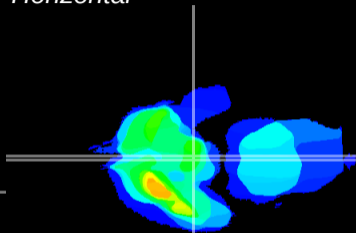

Coronal

Sagittal-R

Sagittal-L

ViBrism: CX02159
Horizontal

ME