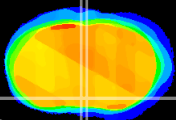

Coronal

Sagittal-R

Sagittal-L

ViBrism: CX02170
Horizontal

MPA