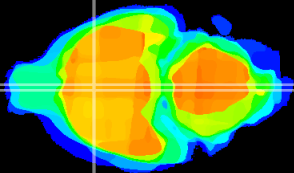

Coronal

Sagittal-R

Sagittal-L

ViBrism: CX02170
Horizontal

MPA