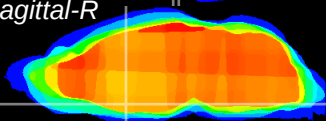

Coronal

Sagittal-R

Sagittal-L

ViBrism: CX02170
Horizontal

MPA