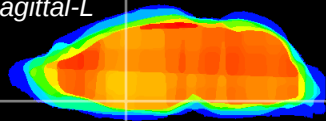

Coronal

Sagittal-R

Sagittal-L

ViBrism: CX02170
Horizontal

MPA