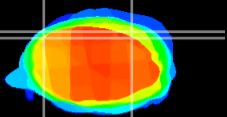

Coronal

Sagittal-R

Sagittal-L

ViBrism: CX02173
Horizontal

Cb lobe