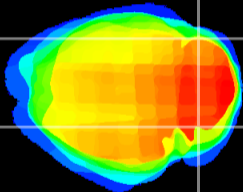

Coronal

Sagittal-R

Sagittal-L

ViBrism: CX02173
Horizontal

Cb lobe