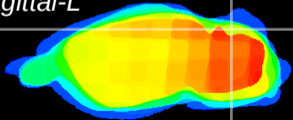

Coronal

Sagittal-R

Sagittal-L

ViBrism: CX02173
Horizontal

Cb lobe