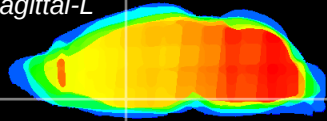

Coronal

Sagittal-R

Sagittal-L

ViBrism: CX02173
Horizontal

MPA