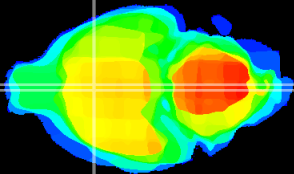

Coronal

Sagittal-R

Sagittal-L

ViBrism: CX02173
Horizontal

MPA