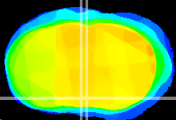

Coronal

Sagittal-R

Sagittal-L

ViBrism: CX02173
Horizontal

MPA