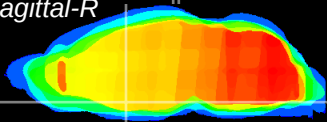

Coronal

Sagittal-R

Sagittal-L

ViBrism: CX02173
Horizontal

MPA