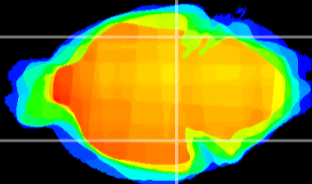

Coronal

Sagittal-R

Sagittal-L

ViBrism: CX02176
Horizontal

ventral S